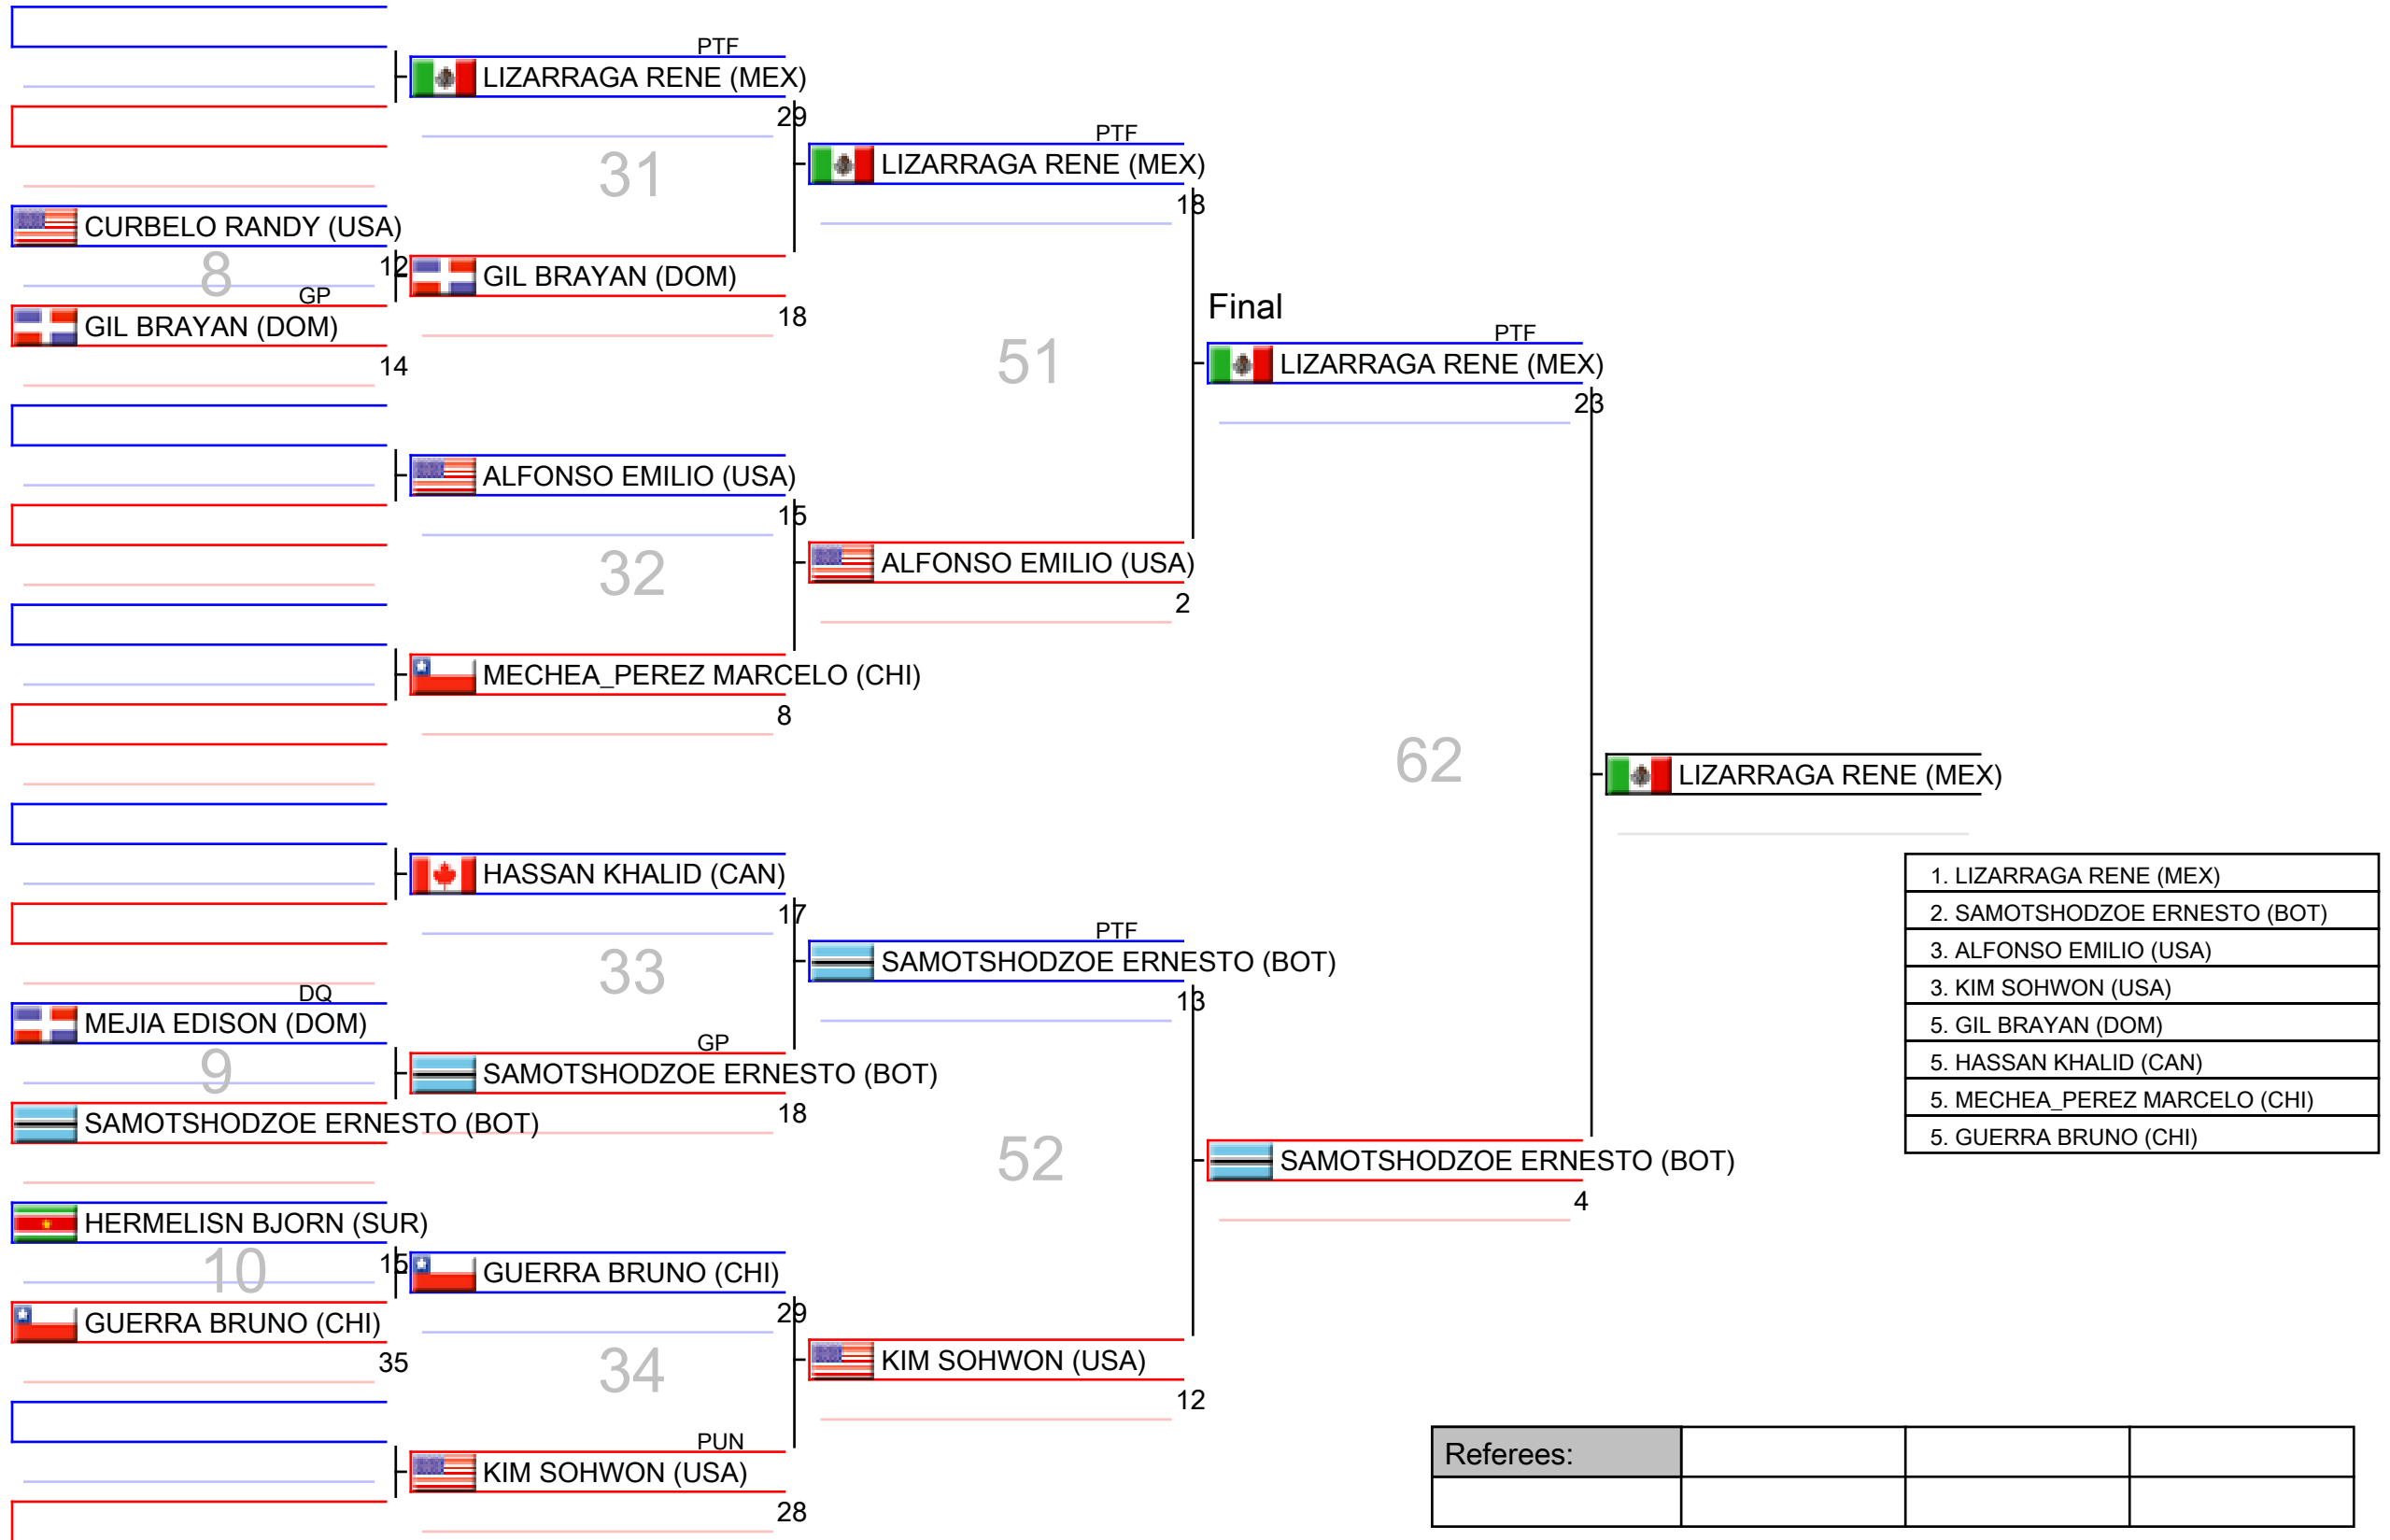

# Senior M -54kg

2019 DR Open - Saturday, Santo Domingo, DR, DOM

Ring

Pool  
1/1

# Senior M -74kg

2019 DR Open - Saturday, Santo Domingo, DR, DOM

Ring

Pool  
1/1

# Senior M -87kg

2019 DR Open - Saturday, Santo Domingo, DR, DOM

Ring

Pool  
1/1

# Senior W -73kg

2019 DR Open - Saturday, Santo Domingo, DR, DOM

Ring

Pool  
1/1