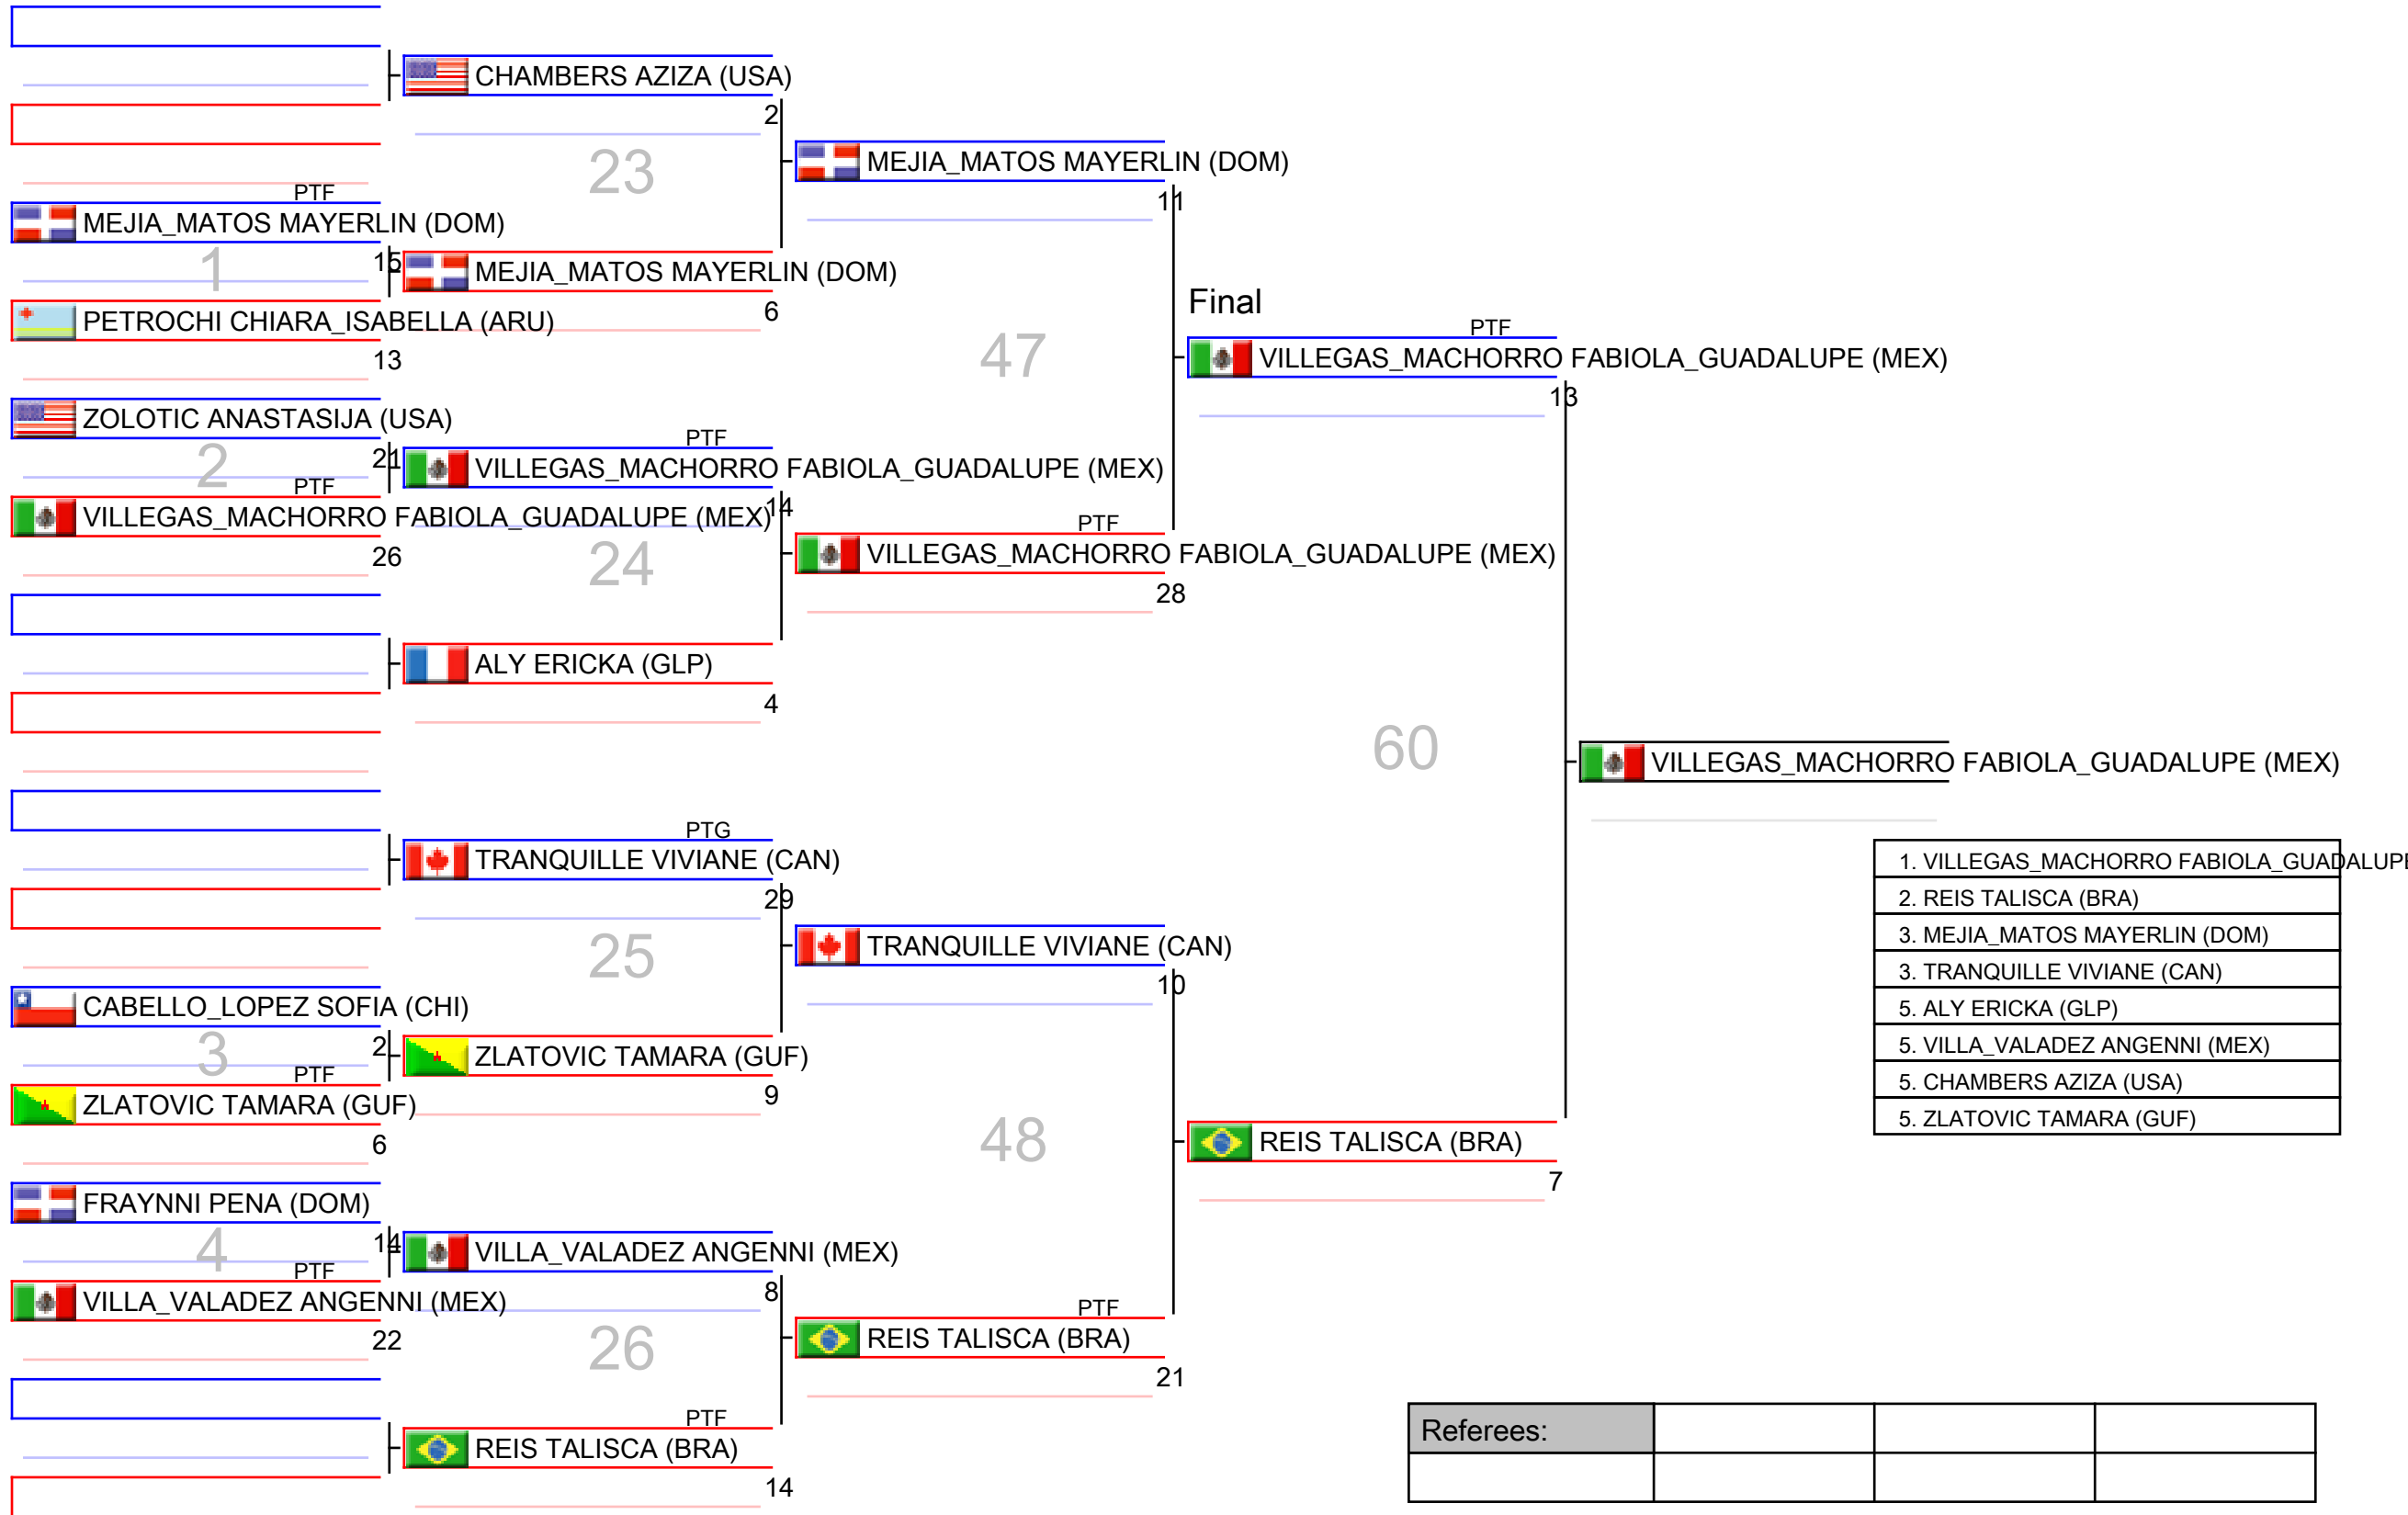

# Senior M -87kg

2019 DR Open - Saturday, Santo Domingo, DR, DOM

Ring

Pool  
1/1

# Senior W -53kg

2019 DR Open - Saturday, Santo Domingo, DR, DOM

Ring

Pool  
1/1

Referees:			

# Senior W -73kg

2019 DR Open - Saturday, Santo Domingo, DR, DOM

Ring

Pool  
1/1