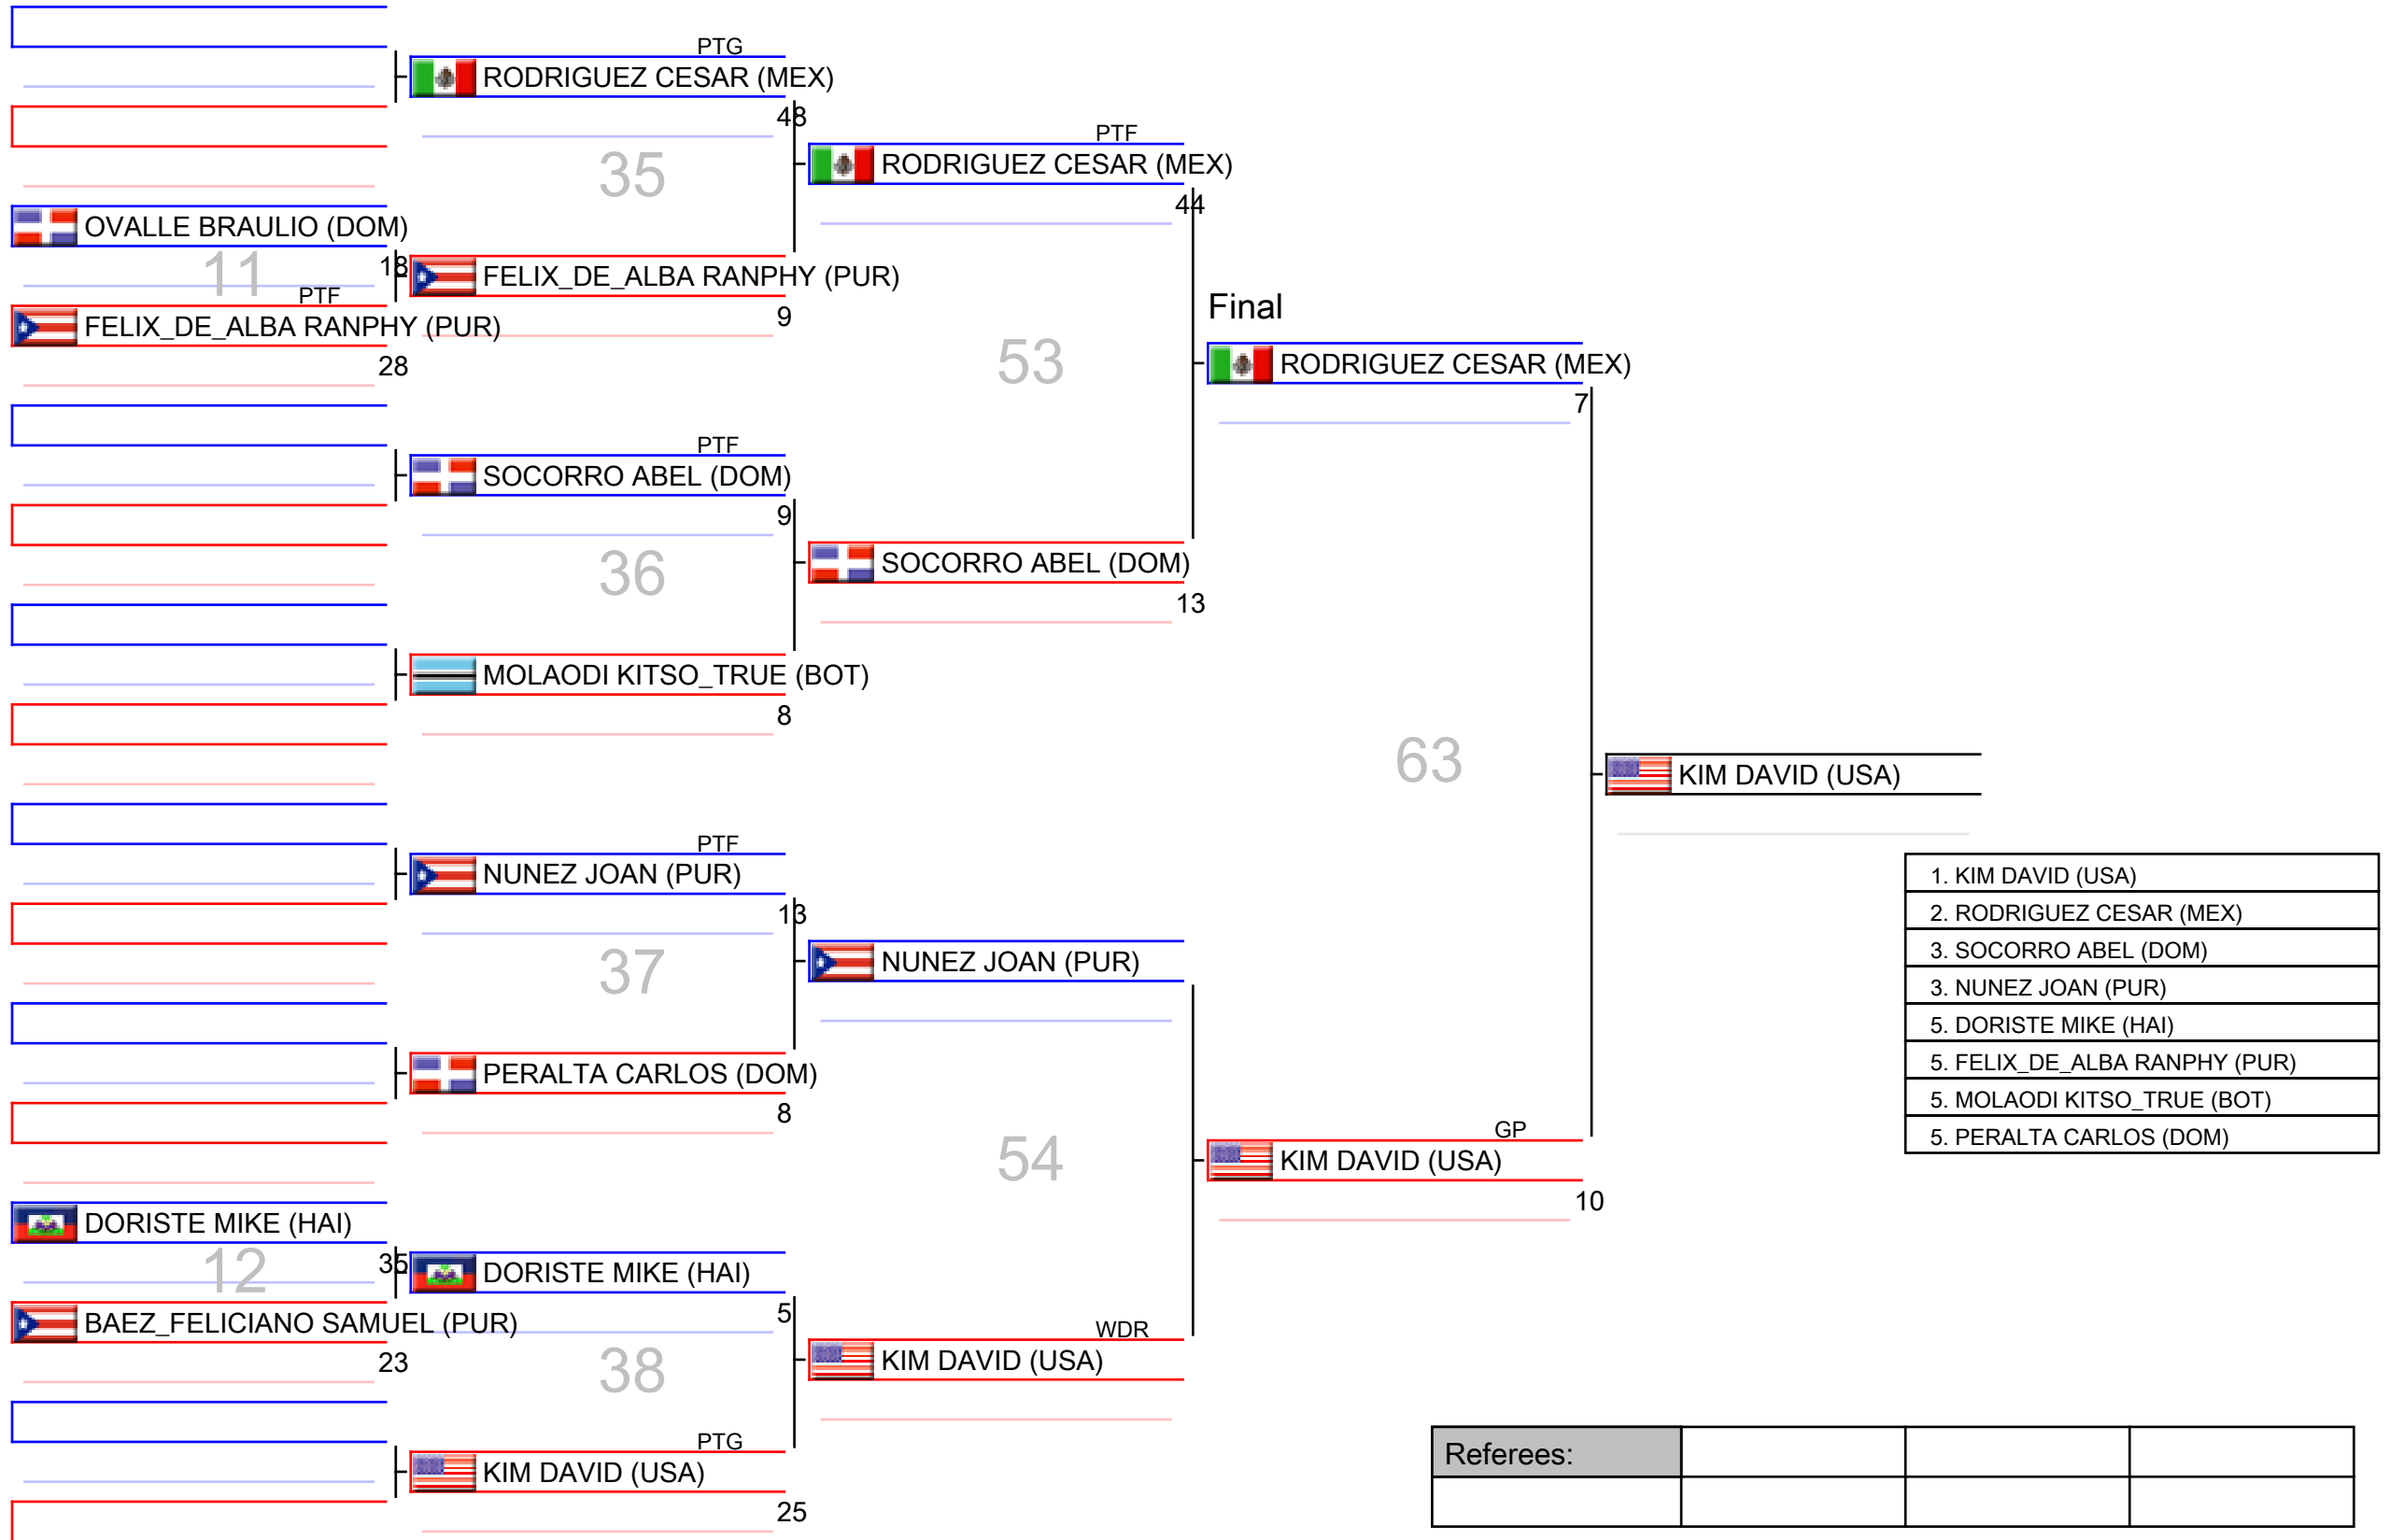

# Senior M -54kg

2019 DR Open - Saturday, Santo Domingo, DR, DOM

Ring

Pool  
1/1

# Senior M -74kg

2019 DR Open - Saturday, Santo Domingo, DR, DOM

Ring

Pool  
1/1

# Senior M -87kg

2019 DR Open - Saturday, Santo Domingo, DR, DOM

Ring

Pool  
1/1

# Senior W -73kg

2019 DR Open - Saturday, Santo Domingo, DR, DOM

Ring

Pool  
1/1