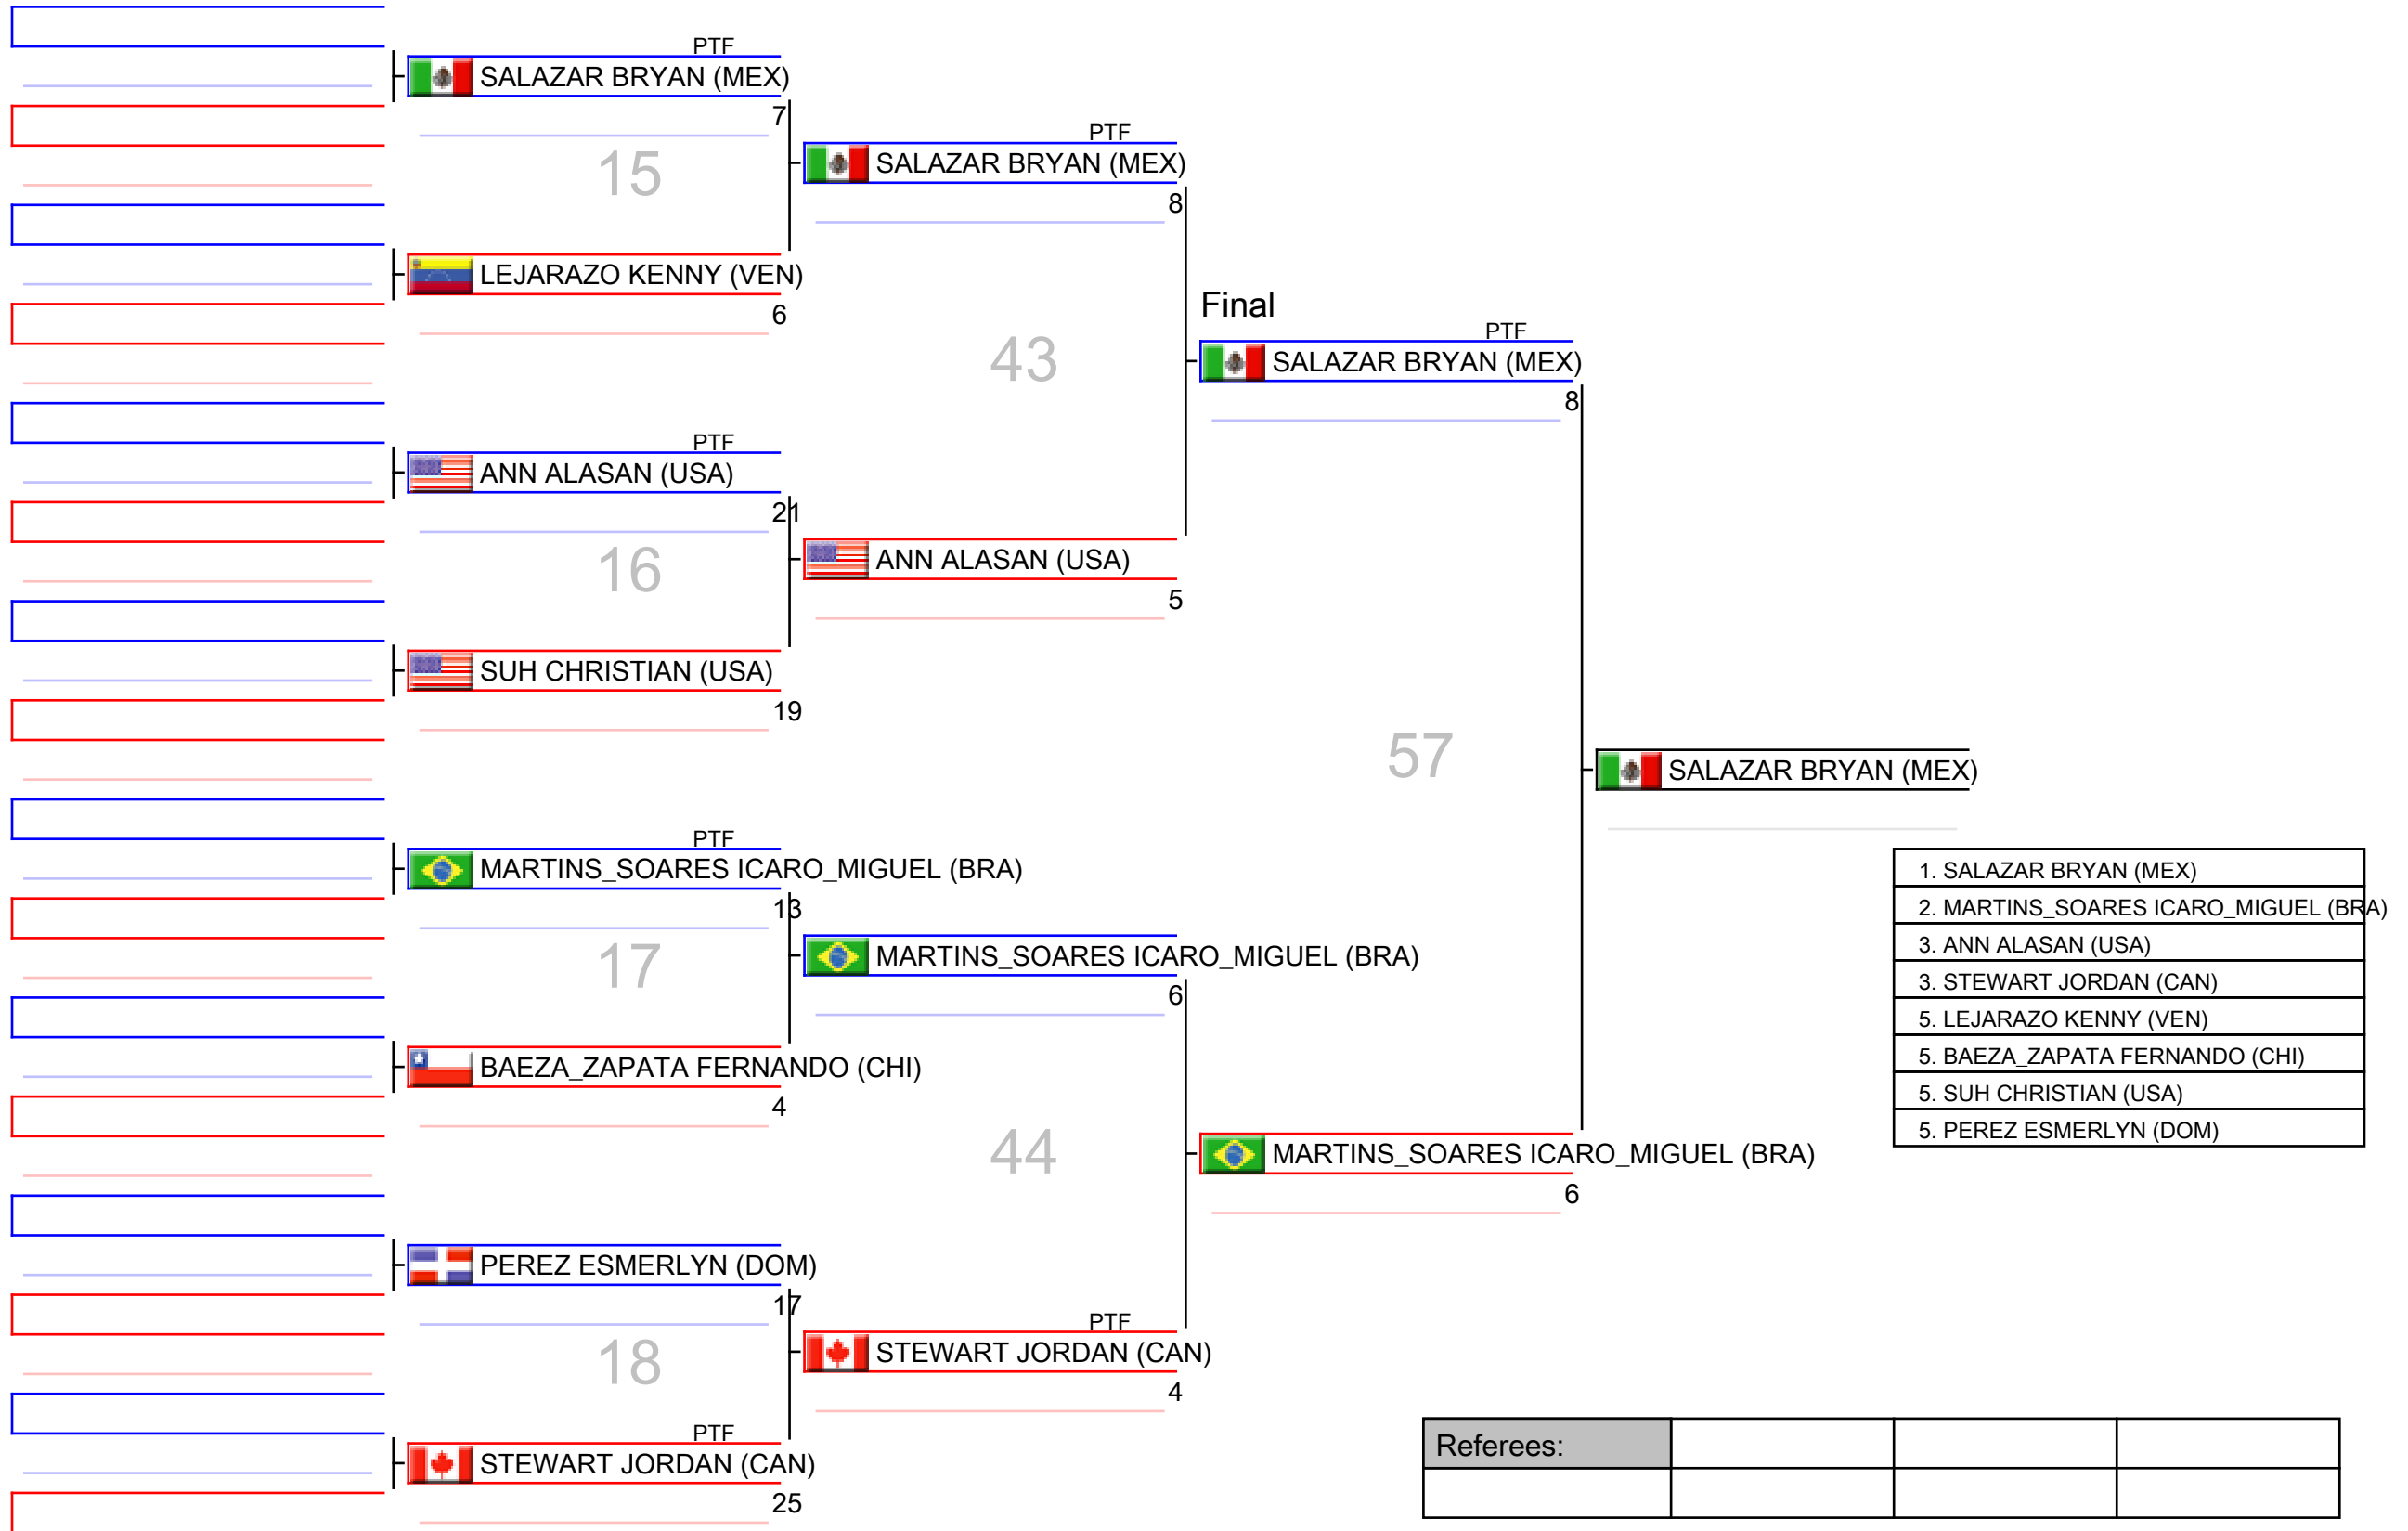

# Senior M -74kg

2019 DR Open - Saturday, Santo Domingo, DR, DOM

Ring

Pool  
1/1

# Senior M -87kg

2019 DR Open - Saturday, Santo Domingo, DR, DOM

Ring

Pool  
1/1

# Senior W -53kg

2019 DR Open - Saturday, Santo Domingo, DR, DOM

Ring

Pool  
1/1

Referees:			

# Senior W -73kg

2019 DR Open - Saturday, Santo Domingo, DR, DOM

Ring

Pool  
1/1